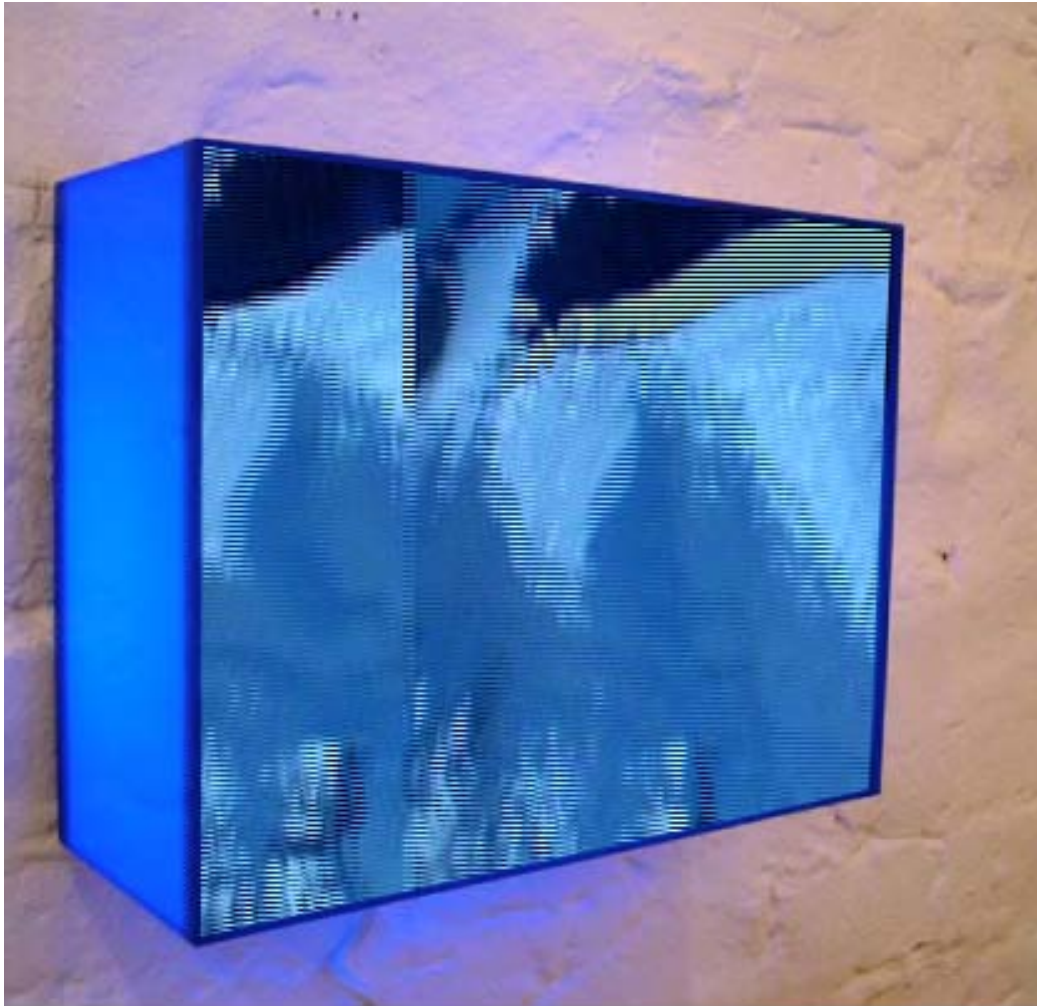

left: 163x52cm

right up: 56x45cm

right down: 55x33cm

Unique

Station Rose

**„Cosy Atmosphere „**

„Cosy Atmosphere\_2.1-4“  
Frankfurt/Vienna 2012

light box (neon shop window display)